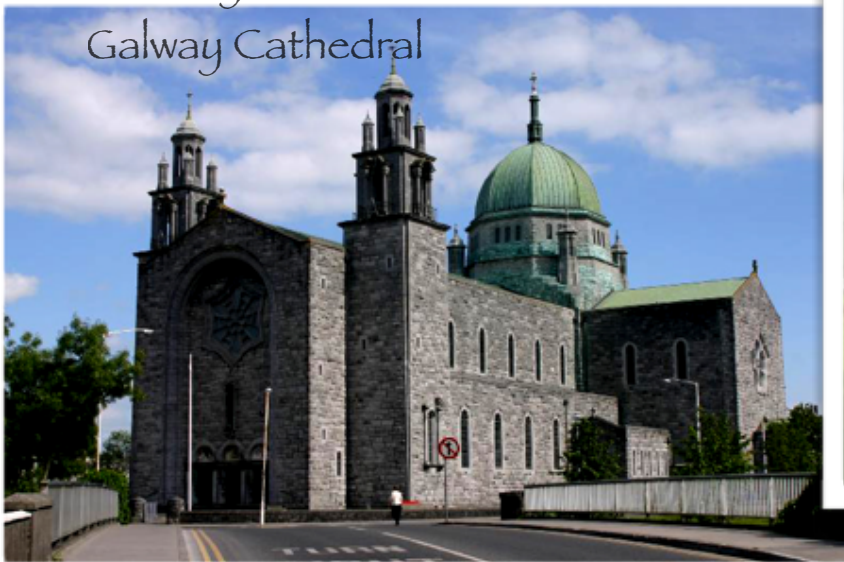

[www.chsorchestra.org](http://www.chsorchestra.org)

Tuesday, June 27  
St. Mary's Church,  
Killarney

Sunday, June 25  
Galway Cathedral

Thursday, June 29  
Christ Church, Dublin